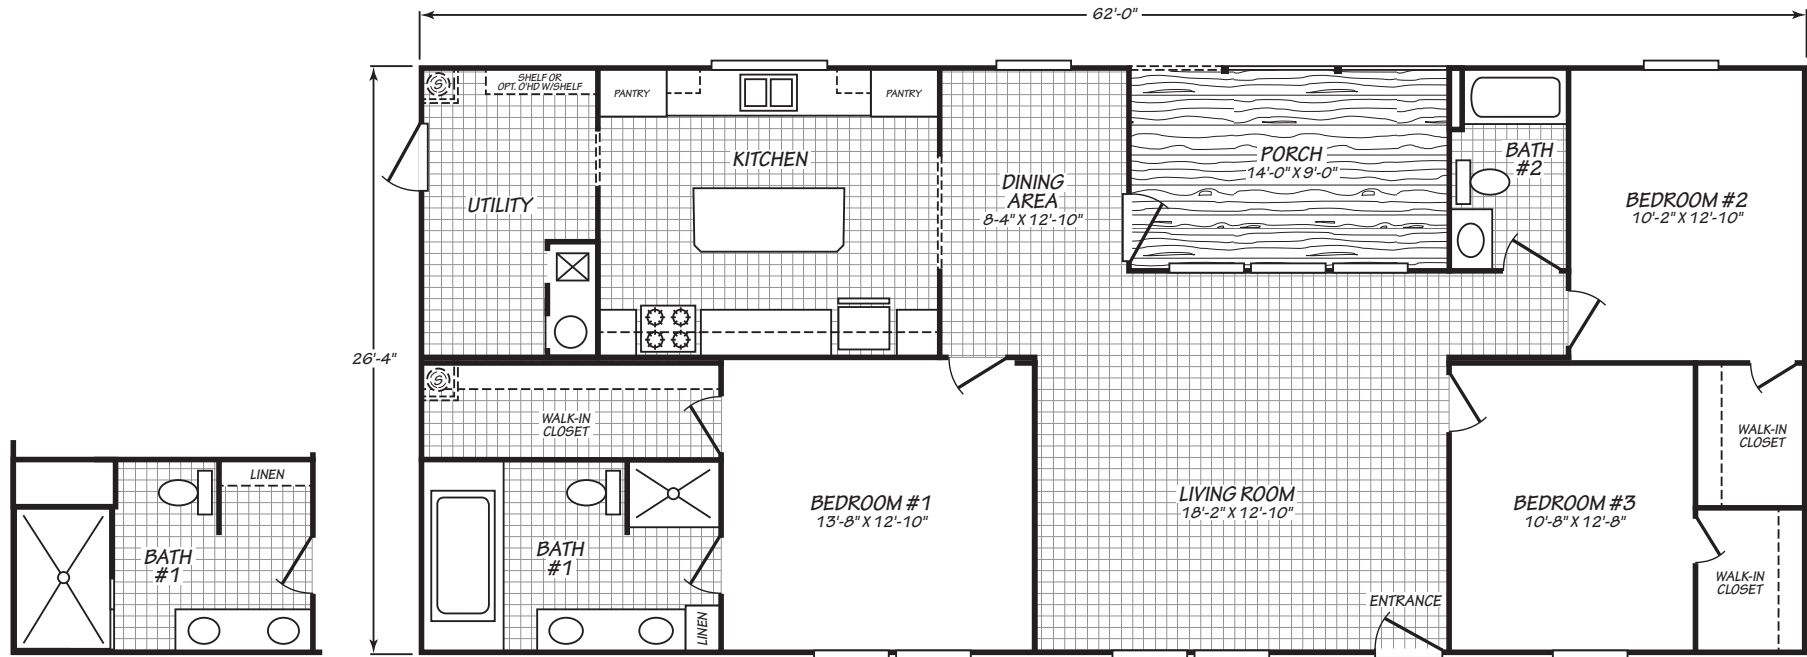

PINNACLE

OPT. 72" SHOWER

MODEL 28623A

3 Bedroom • 2 Bath • 1,506 Square Feet

©2022 FLEETWOOD HOMES INC. ALL RIGHTS RESERVED

Important: Because we continually update and modify our products, it is important for you to know that our brochures and literature are for illustrative purposes only. **ILLUSTRATIONS MAY SHOW OPTIONAL FEATURES.** All information contained herein may vary from the actual home we build. Dimensions are nominal length and width measurements are from exterior wall to exterior wall. We reserve the right to make changes at any time, without notice or obligation, in prices, colors, materials, specifications, features and models. Please check with your retailer for specific information about the home you select.