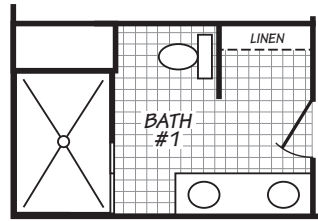

PINNACLE

OPT. 72" SHOWER

MODEL 28623A

3 Bedroom • 2 Bath • 1,506 Square Feet

©2022 FLEETWOOD HOMES INC. ALL RIGHTS RESERVED

Important: Because we continually update and modify our products, it is important for you to know that our brochures and literature are for illustrative purposes only. **ILLUSTRATIONS MAY SHOW OPTIONAL FEATURES.** All information contained herein may vary from the actual home we build. Dimensions are nominal length and width measurements are from exterior wall to exterior wall. We reserve the right to make changes at any time, without notice or obligation, in prices, colors, materials, specifications, features and models. Please check with your retailer for specific information about the home you select.